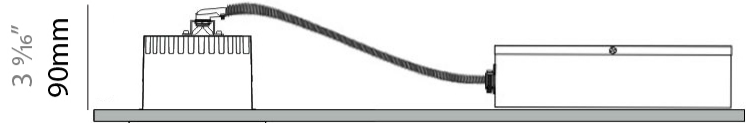

GENERAL

Series: Dixit
Subseries: Dixit RA8
Brand: Ivela
Division: Architectural
Mounting Type: Recessed
Mounting Location: Ceiling
Subcategory: Downlight

PHYSICAL

Shape: Round
Diameter (mm): 80
Diameter (in): 3 1/8
Height (mm): 50
Height (in): 1 15/16
Min. Recessing Depth (mm): 90
Min. Recessing Depth (in): 3 9/16
Light Distribution: Direct
Weight (kg): 0.4
Weight (lbs): 0.88
Diffuser: Clear Polycarbonate
Fixture Finish: MWH
Fixture Material: Aluminum Die Cast
Cut-out Measurements: 70mm / 2 3/4"

ELECTRICAL

Lamp Type: LED
Total Output Wattage (W): 5.5 / 8.5
Dimming: Tri-Mode (Non-Dimming and Phase Dimming (120Vac only) and 0-10V Dimming)
Driver Included: No
Driver Location: Recessed Housing
Driver Type: Constant Current - Universal
Driver Class: Class 2
Input Voltage (V): 120 - 277
Constant Current (mA): 350 / 500

LED

Number of LEDs: 1
Color Temperature (°K): 2700 / 3000 / 3500 / 4000
Max. Delivered Lumen (lm): 501 / 638
CRI: >90 CRI
Efficiency (%): 91
Lamp Life (hrs): 50000

OPTICAL

Reflector: Mirror-metallized thermoplastic material
Optic: 26
Beam Angle: Symmetric
Adjustability: Fixed
Upon Request: Optic 45° (mirror-metallized) / 65° (white)

RATINGS AND CERTIFICATIONS

Certified By: CSA Certified to UL and CSA Standards
IP rating: IP44
IK Rating: IK08