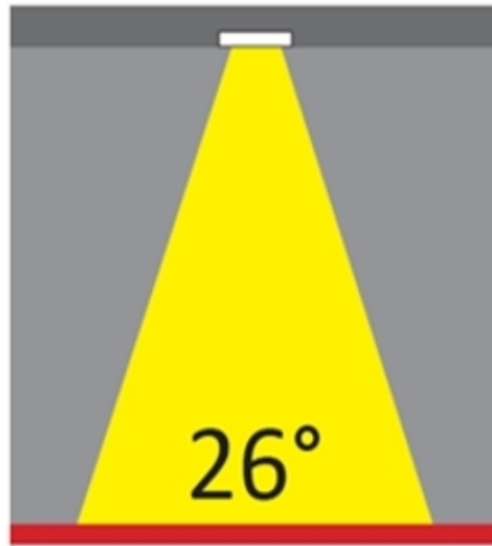

DIXIT RA8 RECESSED

A56121-

PROJECT
TYPE
SPECIFIER
QUANTITY
DATE

	DP	DV		Order Example		K°
Dimming	Phase	0-10V		L5XXXXXX-DV-30K		
Color Temperature	27K	30K	35K	40K	0-10V	3000K
	2700K	3000K	3500K	4000K		

A